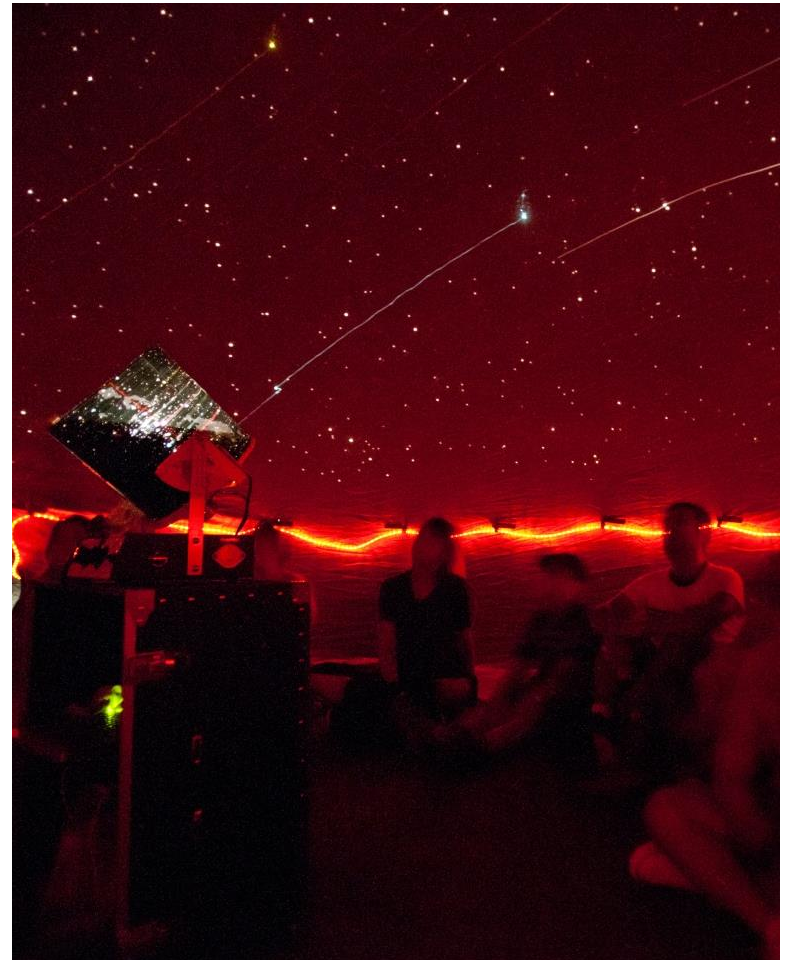

Planetarium Experience

Audiences will learn how to find planets, constellations, important stars, and other astronomical objects.