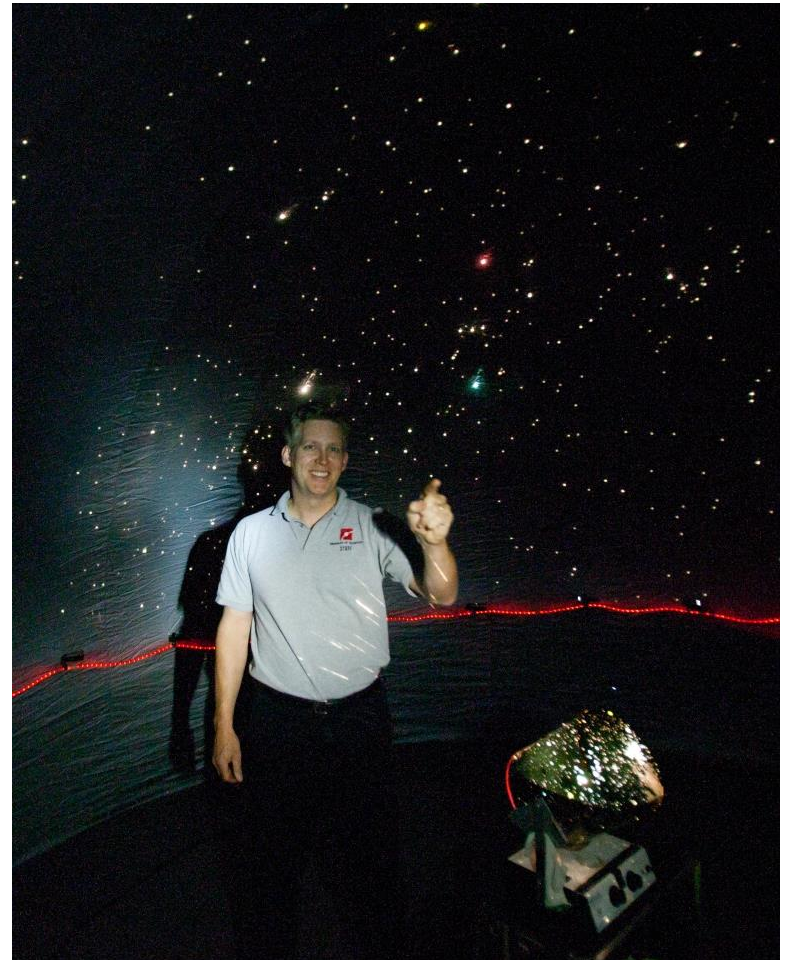

Night Sky

A Museum of Science Traveling Program

Description

Night Sky is a 30-minute immersive program that teaches audiences how to find celestial objects in their own nighttime sky.

Needs

Access to 110-volt electricity is required to power our inflatable planetarium.

Space Requirements

The program requires an indoor room, with an empty area at least 25' by 25' in area, with 11' of clearance to the lowest light or ceiling fixture.

Planetarium Experience

Inside the planetarium, participants will observe a realistic model of the nighttime sky.

Planetarium Experience

Audiences will learn how to find planets, constellations, important stars, and other astronomical objects.

Program Details

- Only available for summer programming.
- Can be booked for:
 - Libraries
 - Camp/Youth groups
 - some special events
- Appropriate for family or group audiences ages 5 – adult.