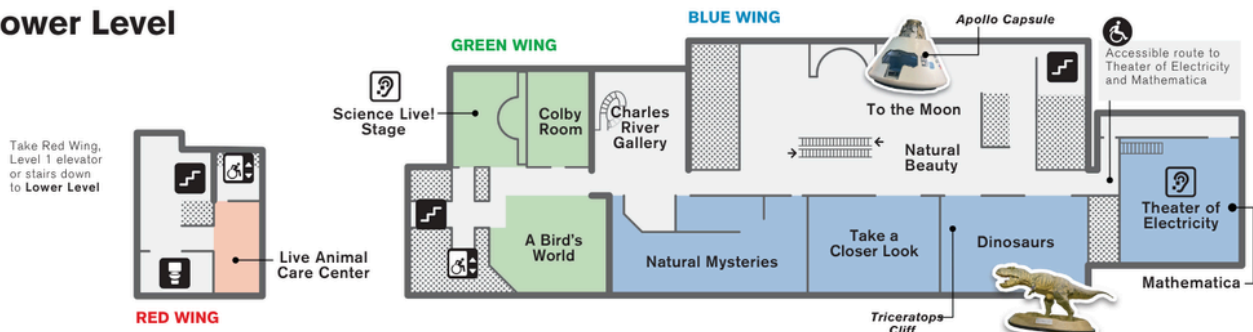

GREEN WING Elevator Directory

- Level 3 - Washburn Exhibit - Sculptures
- Level 2 - Hall of Human Life - Illusions
- Level 1 - N. E. Habitats
- Level LL - Science Live Stage - Birds

RED WING Elevator Directory

- Level M - Omni Theater
- Level 2 - Life Chronicles
- Level 1 - Café
- Level LL - Live Animal Care - Restrooms

Level 2

Level 1

Lower Level

*The Center for Space Sciences has so
much more to explore...*

Blast off into our universe!

Immersive Theater Shows: The Center for Space Sciences has daily shows in our immersive theaters, including [Deep Sky](#) in the Mugar Omni Theater and [Destination Mars: The New Frontier](#) in the Charles Hayden Planetarium. [Reserve a ticket](#) for one of our incredible immersive presentations!