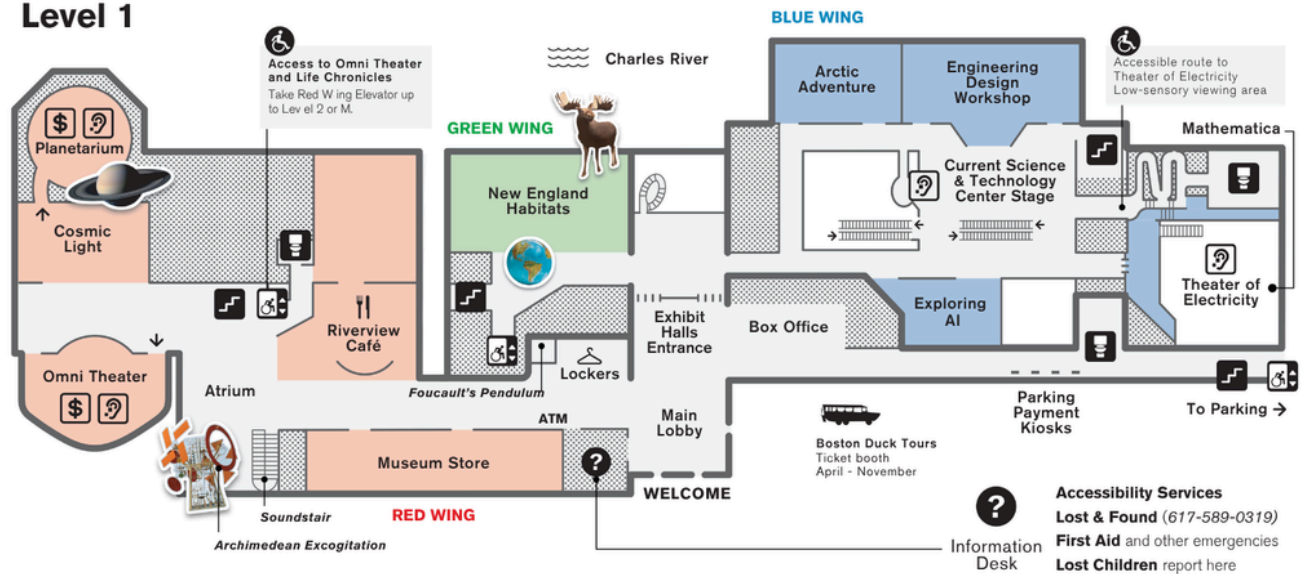

Starting points:

- What kinds of objects are in a solar system? A galaxy?
- What are some differences between stars and planets?

Museum Floor Plan

Summer 2026

- Restrooms
- Additional Ticket
- Stairwell
- Assistive Listening
- Elevator
- Accessible Route

GREEN WING Elevator Directory

- Level 3 - Washburn Exhibit - Sculptures
- Level 2 - Hall of Human Life - Illusions
- Level 1 - N. E. Habitats
- Level LL - Science Live Stage - Birds

RED WING Elevator Directory

- Level M - Omni Theater
- Level 2 - Life Chronicles
- Level 1 - Café
- Level LL - Live Animal Care - Restrooms

Level 2

Level 1

Lower Level

*The Center for Space Sciences has so
much more to explore...*

Blast off into our universe!

Immersive Theater Shows: The Center for Space Sciences has daily shows in our immersive theaters, including [Deep Sky](#) in the Mugar Omni Theater and [Destination Mars: The New Frontier](#) in the Charles Hayden Planetarium. [Reserve a ticket](#) for one of our incredible immersive presentations!