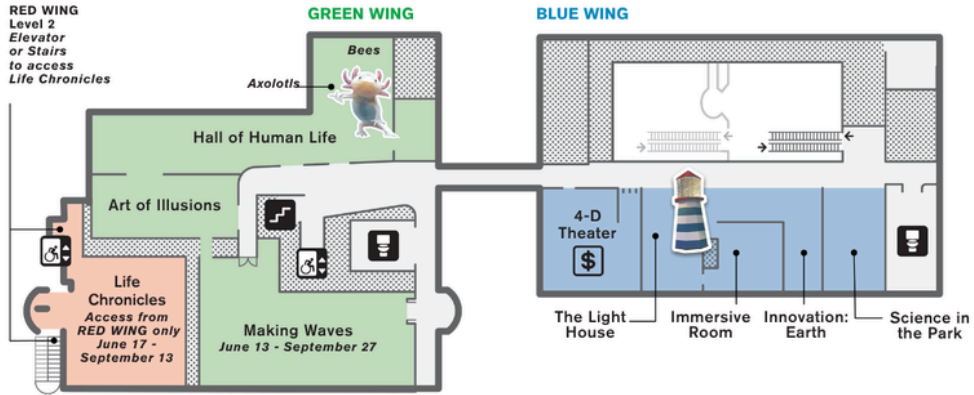

Starting points:

- What kinds of objects are in a solar system? A galaxy?
- What are some differences between stars and planets?

Museum Floor Plan

Summer 2026

- Restrooms
- Additional Ticket
- Stairwell
- Assistive Listening
- Elevator
- Accessible Route

GREEN WING Elevator Directory

- Level 3 - Washburn Exhibit - Sculptures
- Level 2 - Hall of Human Life - Illusions
- Level 1 - N. E. Habitats
- Level LL - Science Live Stage - Birds

RED WING Elevator Directory

- Level M - Omni Theater
- Level 2 - Life Chronicles
- Level 1 - Café
- Level LL - Live Animal Care - Restrooms

Level 2

Level 1

Lower Level

*The Center for Space Sciences has so
much more to explore...*

Blast off into our universe!

Immersive Theater Shows: The Center for Space Sciences has daily shows in our immersive theaters, including [Deep Sky](#) in the Mugar Omni Theater and [Destination Mars: The New Frontier](#) in the Charles Hayden Planetarium. [Reserve a ticket](#) for one of our incredible immersive presentations!