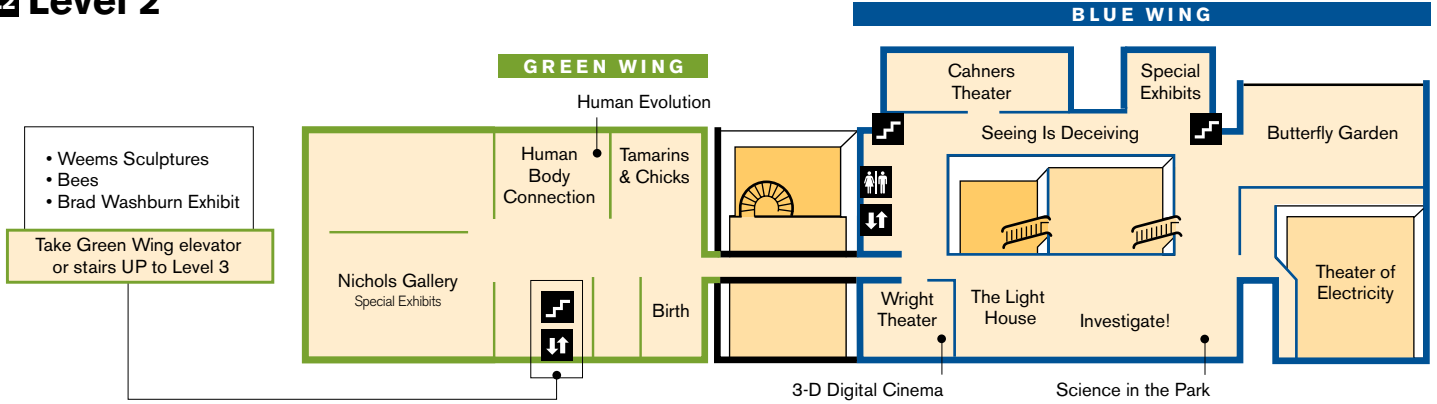

## L2 Level 2

## L1 Level 1

### Live Animal

Learn about nature from the scaly, furry, and feathered residents of our Live Animal Center. 20 min **LOCATION:** Shapiro Family Science Live! Stage, Green Wing **L1**

### PARKING

Pay in the concourse on your way to the garage.

Schedule subject to change, and may include additional shows such as *Mind Games & Optical Illusions* and *Home Run Science*. Listen for announcements on the public address system or inquire at the Information Booth.