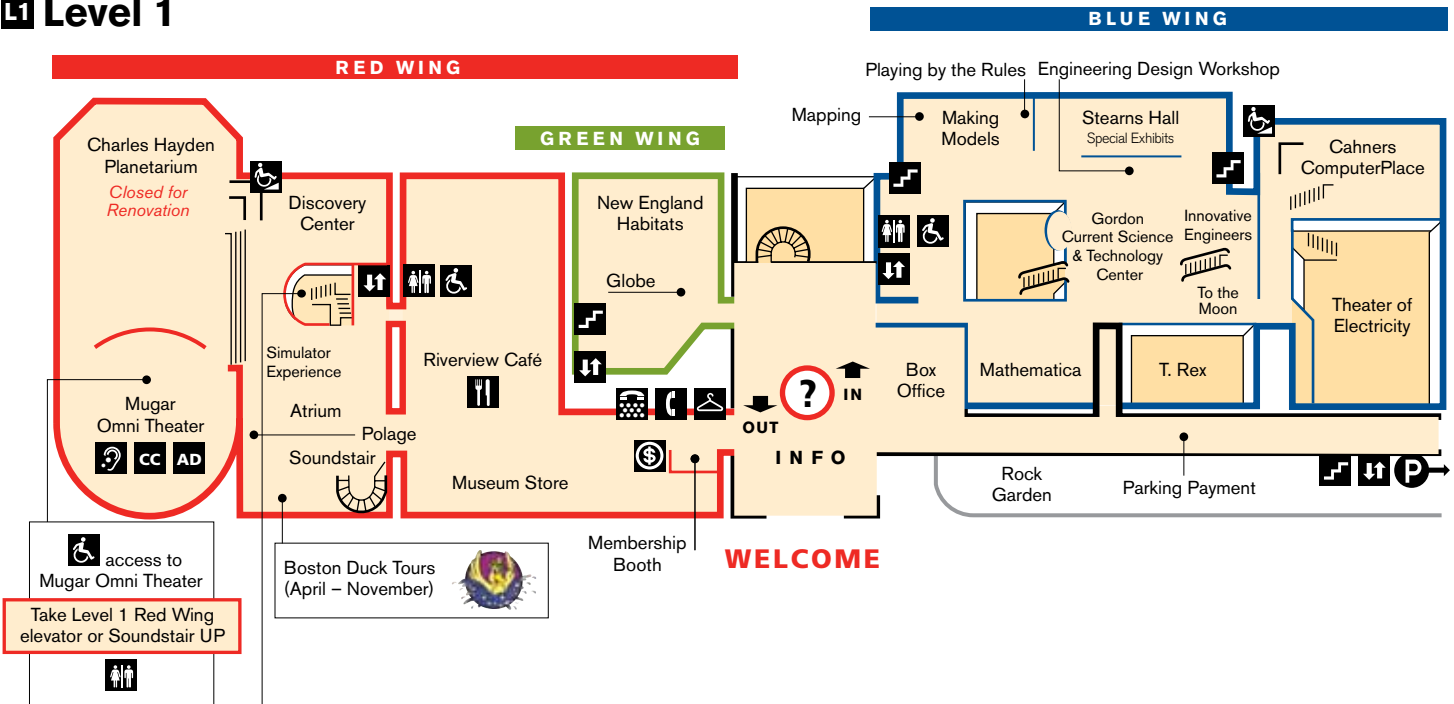

L2 Level 2

L1 Level 1

Lower Level

INFORMATION
Level 1

Accessibility Services
Lost & Found (or call 617-589-0319)
First Aid and other emergencies
Lost Children: instruct children to report here
Foreign Language Guides
Wheelchairs, Electric Scooters, Strollers, Private Nursing Area access

Accessible	Pay Phone	Audio Descriptions	Coatroom & Lockers
Elevator	Assistive Listening	Pay Phone TTY	Cash Machine
Stairwell	Closed Captioning	Food	Parking
Restrooms			

Baby changing facilities available in most restrooms.
Nursing: Anywhere in the Museum is fine.