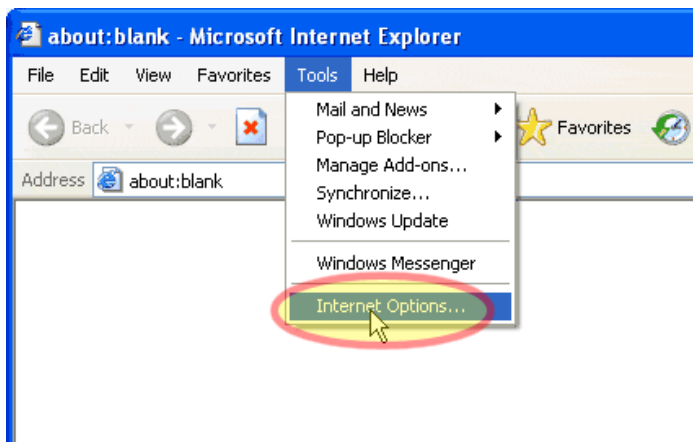

Internet Explorer (versions 6.0+ or 7) *(Instructions apply to Windows 2000/XP/Vista)*

1. Open the “Tools” menu and select **Internet Options...**

Internet Explorer 6.0+