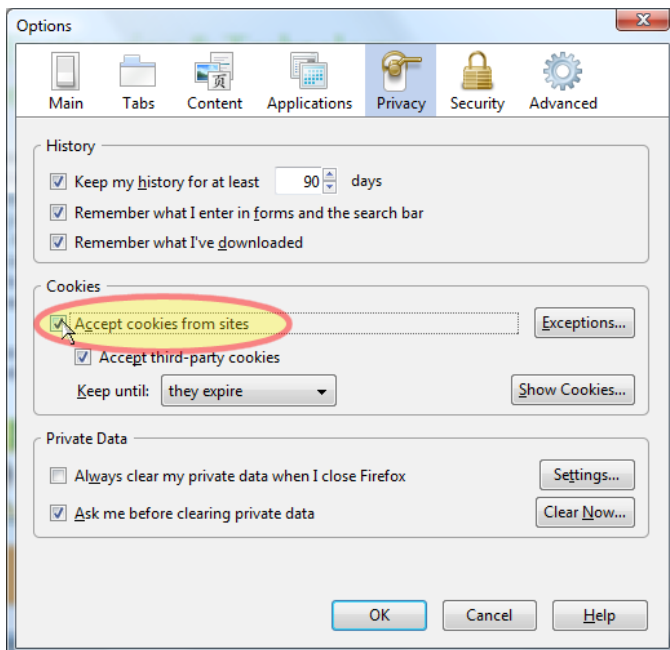

### **Mozilla Firefox (version 2.0 and higher)**

(Instructions apply to Windows XP/Vista and Mac OS X)

1. Open the “Tools” menu and select **Options...**

2. Click on the **Privacy** button.

3. Make sure the checkbox for **Accept cookies from sites** is enabled.